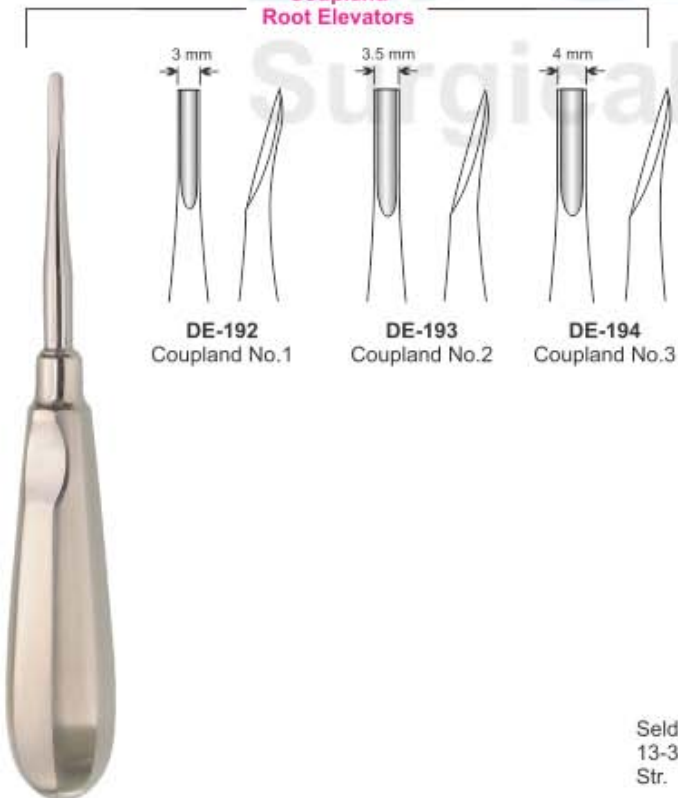

Coupland Root Elevators