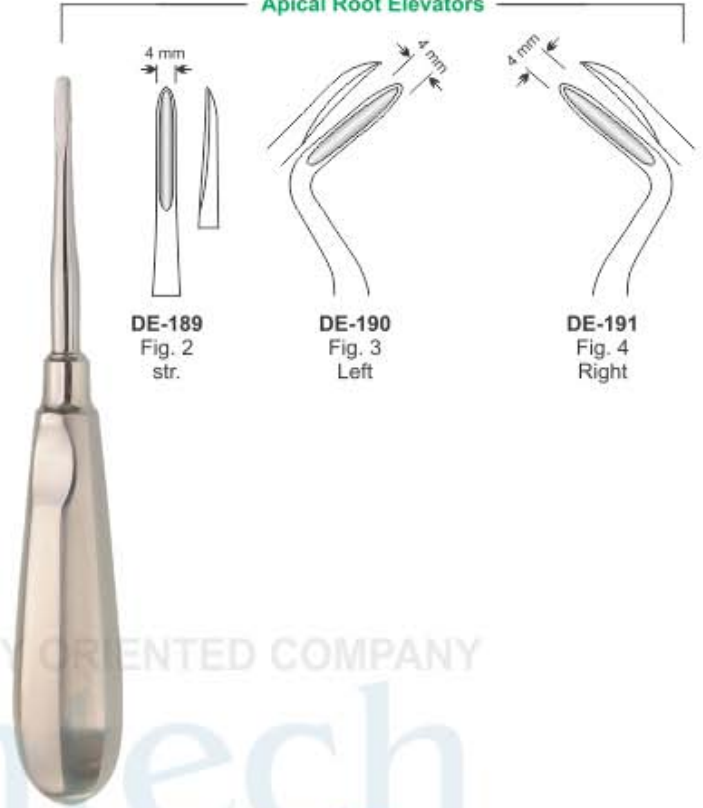

Apical Root Elevators