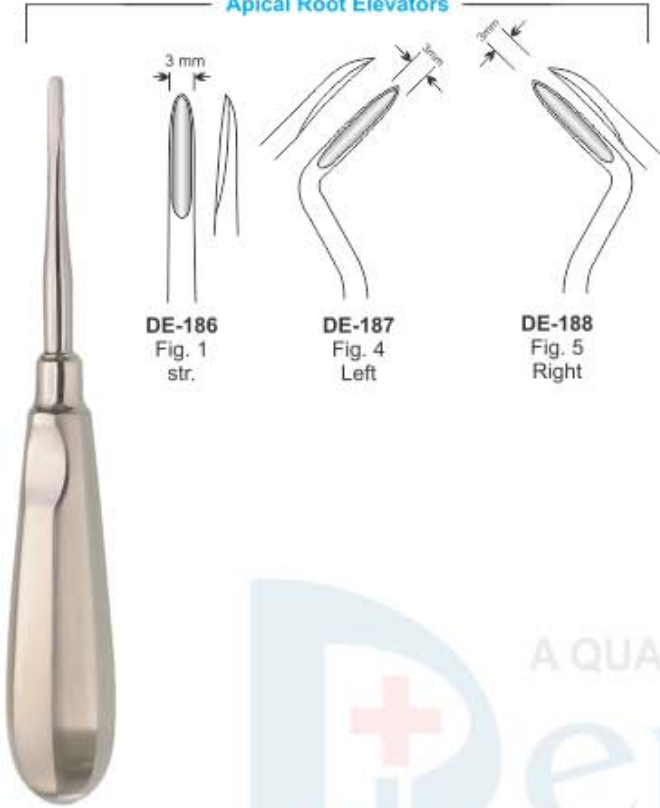

ROOT ELEVATOR

- Элеватор корневой экстракционный
- Elévateurs à racines
- Wurzelheber
- Слеватор корневий экстракційний
- Elevadores para raices
- المعاعد الجذر

Apical Root Elevators